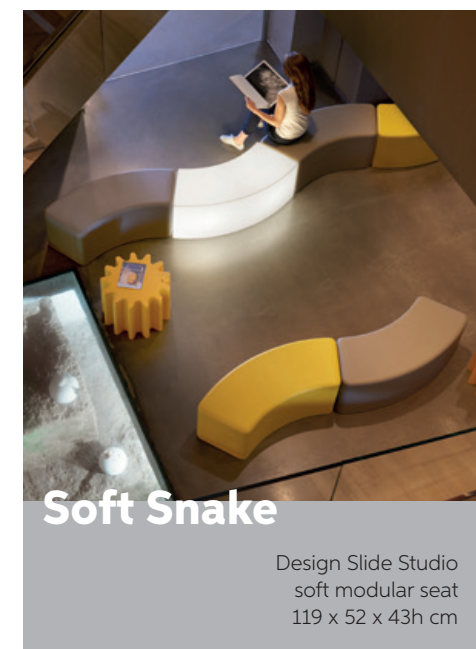

Mister of Love

Design Moro, Pigatti
high stool
41 x 37 x 75h cm

Master of Love

Design Moro, Pigatti
table
Ø 69 x 110h, Ø 79 x 110h cm

Mineral

Design Slide Studio
hanging lamp
Ø 30, Ø 40, Ø 50 cm

Soft Cubo

Design Slide Studio
soft stool
43 x 43 x 43h cm

Soft Snake

Design Slide Studio
soft modular seat
119 x 52 x 43h cm

Blos Low Table

Design Karim Rashid
coffee table
55 x 42 x 32h cm

Blos Pot

Design Karim Rashid
pot
55 x 42 x 32h cm

Hexa

Design Taeke Halma
bookcase
198 x 37 x 112h cm